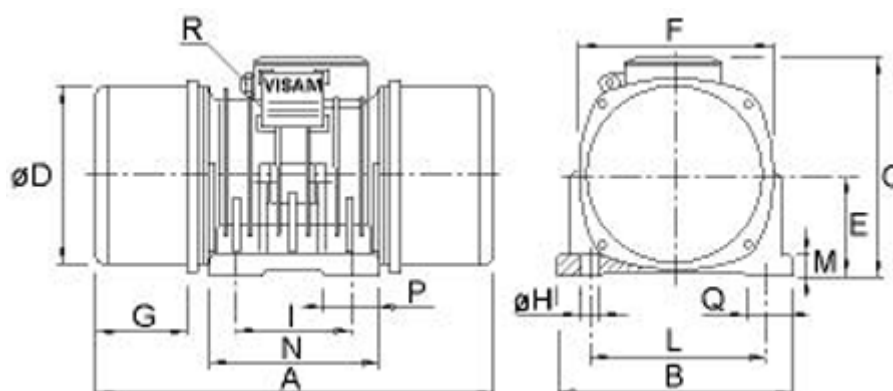

Article number: 310101286006100

Description: Vibrator motor SPX 27.0 C 512kgcm
1000 o/m 2860kg 2,4kW 3x230-400V 50hz

Measures

A = 662	L = 270
B = 326	M = 40
C = 336	N = 300
d = 270	Number H = 4
E = 150	P = 100
G = 151	Q = 70
H = 25	R = M25x1,5 + M16x1,5TH
I = 165	